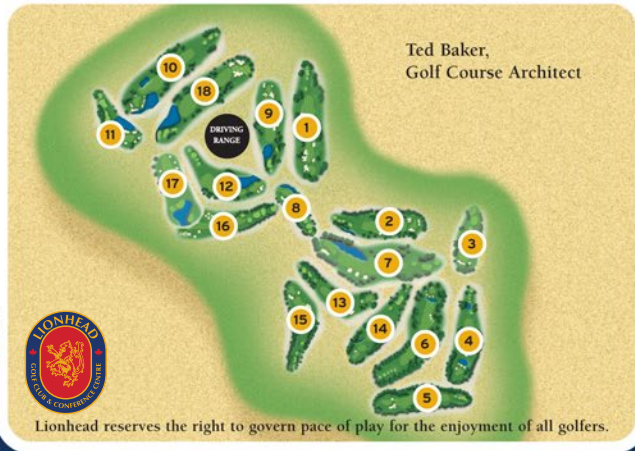

COURSE OVERVIEW

Ted Baker,
Golf Course Architect

Lionhead reserves the right to govern pace of play for the enjoyment of all golfers.

RCGA Rules Govern All Play (except where modified by local rules)

Local Rules

- All yardages are measured to the centre of the green.
- To keep a good pace, please consider all wooded and fescued areas as lateral hazards.
- Play all water hazards from designated drop areas where provided.
- You are responsible for any damage caused by your golf ball or cart.